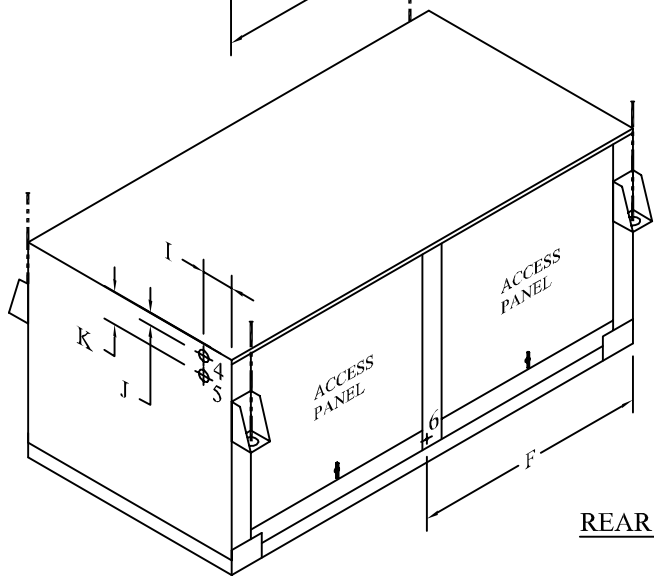

FRONT VIEW

REAR VIEW
DIMENSIONAL DATA

ITEM	DIMENSION	
	INCHES	MILLIMETERS
A	46 3/4	1187
B	21 3/4	552
C	23 3/4	603
D	8 1/4	210
E	2 1/4	57
F	24	610
G	30	762
H	31 1/2	800
I	3 1/4	83
J	1 1/4	32
K	3 1/4	83
L	26	660
M	44 1/2	1130

PIPING CONNECTION DATA

ITEM	DIAMETER (O.D.)		DESCRIPTION
	INCHES	MILLIMETERS	
1	1	25	Electrical Power Supply
2	3/4	19	Electrical Control Wiring
3	1	25	Drain Outlet
4	3/8	10	Liquid Line
5	1/2	13	Hot Gas Line
6	1/4	6	Humidifier Water Supply