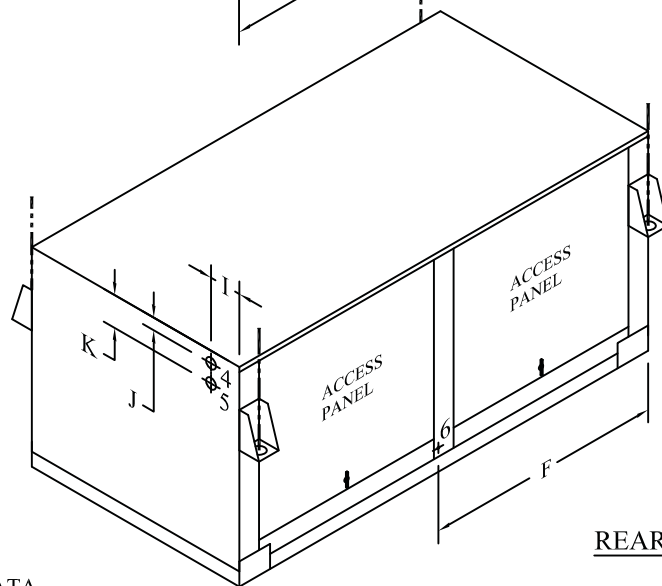

FRONT VIEW

REAR VIEW

DIMENSIONAL DATA

ITEM	DIMENSION	
	INCHES	MILLIMETERS
A	46 3/4	1187
B	21 3/4	552
C	23 3/4	603
D	8 1/4	210
E	2 1/4	57
F	24	610
G	30	762
H	31 1/2	800
I	3 1/4	83
J	1 1/4	32
K	3 1/4	83
L	26	660
M	44 1/2	1130

PIPING CONNECTION DATA

ITEM	DIAMETER (O.D.)		DESCRIPTION
	INCHES	MILLIMETERS	
1	1	25	Electrical Power Supply
2	3/4	19	Electrical Control Wiring
3	1	25	Drain Outlet
4	5/8	16	Chilled Water Supply
5	5/8	16	Chilled Water Return
6	1/4	6	Humidifier Water Supply