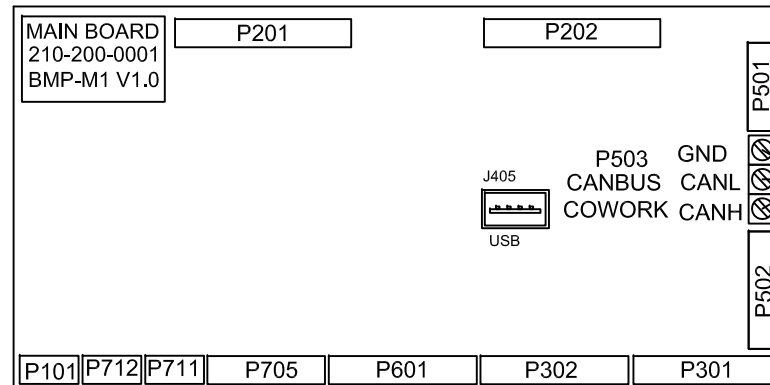

CRAC 1

CRAC 3

CRAC 2

CRAC 4

GND
CANL
CANH
TO OTHER UNITS
UP TO 16 UNITS
MAXIMUM

NOTE: TWISTED PAIR CABLE SHOULD BE 24 AWG OR LARGER CONDUCTOR