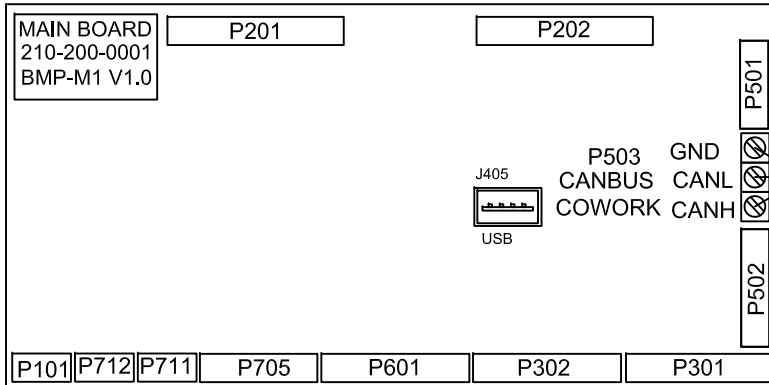

CRAC 1

CRAC 3

CRAC 2

CRAC 4

GND
CANL
CANH
TO OTHER UNITS
UP TO 16 UNITS
MAXIMUM

NOTE: TWISTED PAIR CABLE SHOULD BE 24 AWG OR LARGER CONDUCTOR