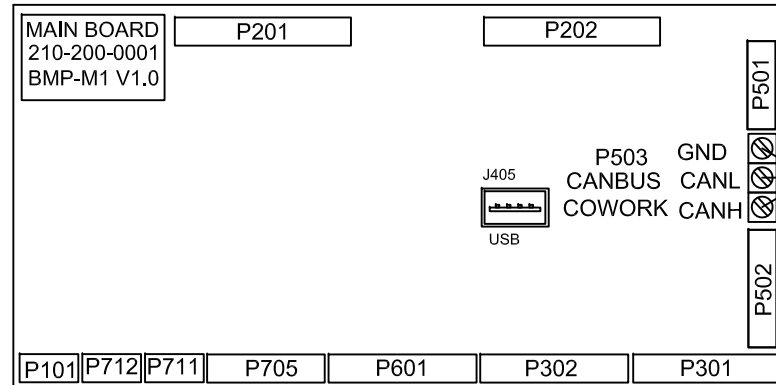

CRAC 1

CRAC 3

CRAC 2

CRAC 4

GND
CANL
CANH
TO OTHER UNITS
UP TO 16 UNITS
MAXIMUM

NOTE: TWISTED PAIR CABLE SHOULD BE 24 AWG OR LARGER CONDUCTOR