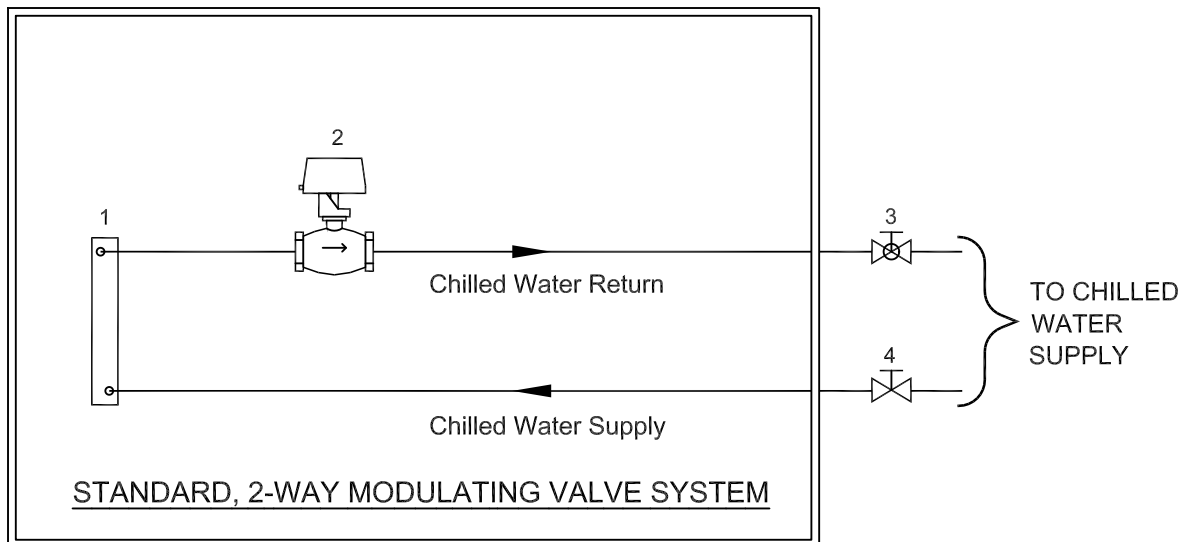

VERTICAL FLOOR MOUNT UNIT

COMPONENTS:

- 1 Cooling coil
- 2 3-way modulating valve
- 3 Globe valve (Supplied by others)
- 4 Gate valve (Supplied by others)

VERTICAL FLOOR MOUNT UNIT

COMPONENTS:

- 1 Cooling coil
- 2 2-way modulating valve
- 3 Globe valve (Supplied by others)
- 4 Gate valve (Supplied by others)