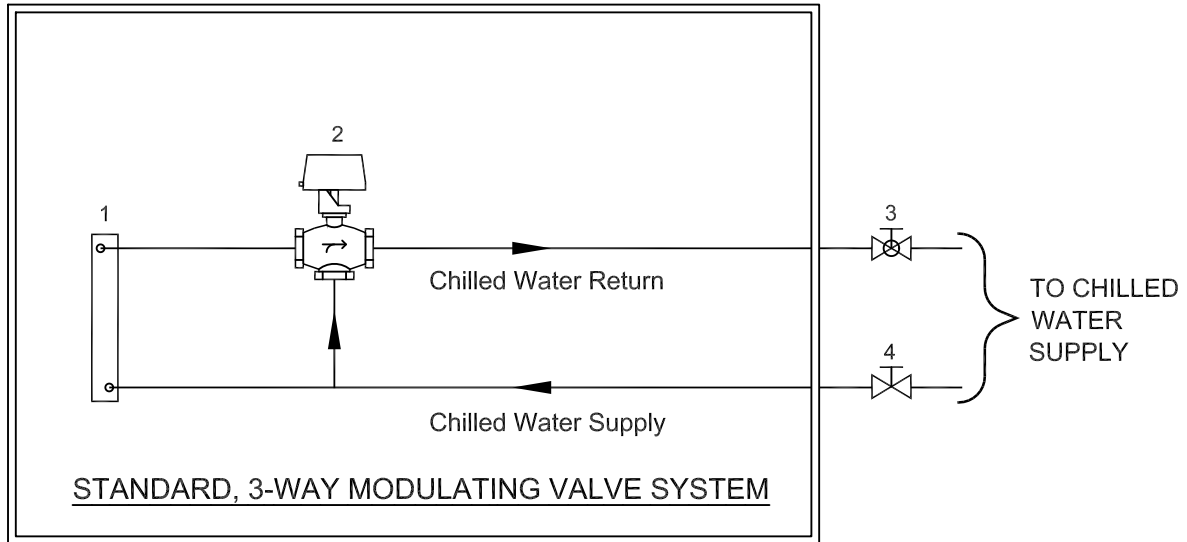

VERTICAL FLOOR MOUNT UNIT

COMPONENTS:

- 1 Cooling coil
- 2 3-way modulating valve
- 3 Globe valve (Supplied by others)
- 4 Gate valve (Supplied by others)

VERTICAL FLOOR MOUNT UNIT

COMPONENTS:

- 1 Cooling coil
- 2 2-way modulating valve
- 3 Globe valve (Supplied by others)
- 4 Gate valve (Supplied by others)