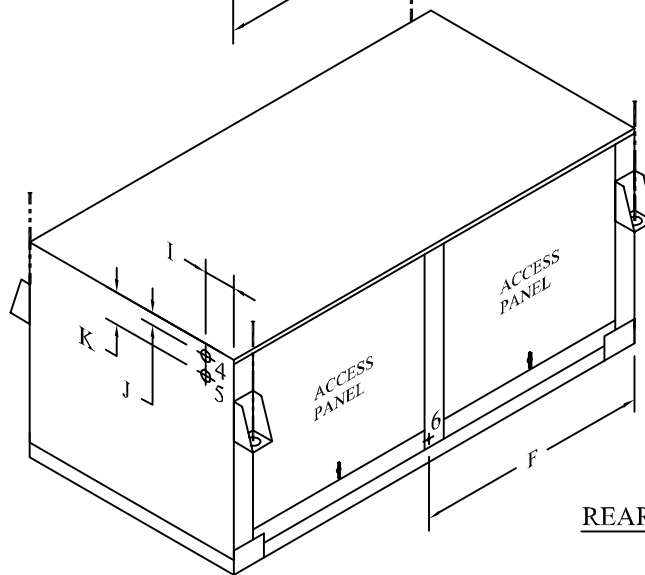

FRONT VIEW

REAR VIEW

DIMENSIONAL DATA

ITEM	DIMENSION	
	INCHES	MILLIMETERS
A	46 3/4	1187
B	21 3/4	552
C	23 3/4	603
D	8 1/4	210
E	2 1/4	57
F	24	610
G	30	762
H	31 1/2	800
I	3 1/4	83
J	1 1/4	32
K	3 1/4	83
L	26	660
M	44 1/2	1130

PIPING CONNECTION DATA

ITEM	DIAMETER (O.D.)		DESCRIPTION
	INCHES	MILLIMETERS	
1	1	25	Electrical Power Supply
2	3/4	19	Electrical Control Wiring
3	1	25	Drain Outlet
4	3/8	10	Liquid Line
5	5/8	16	Suction Line
6	1/4	6	Humidifier Water Supply