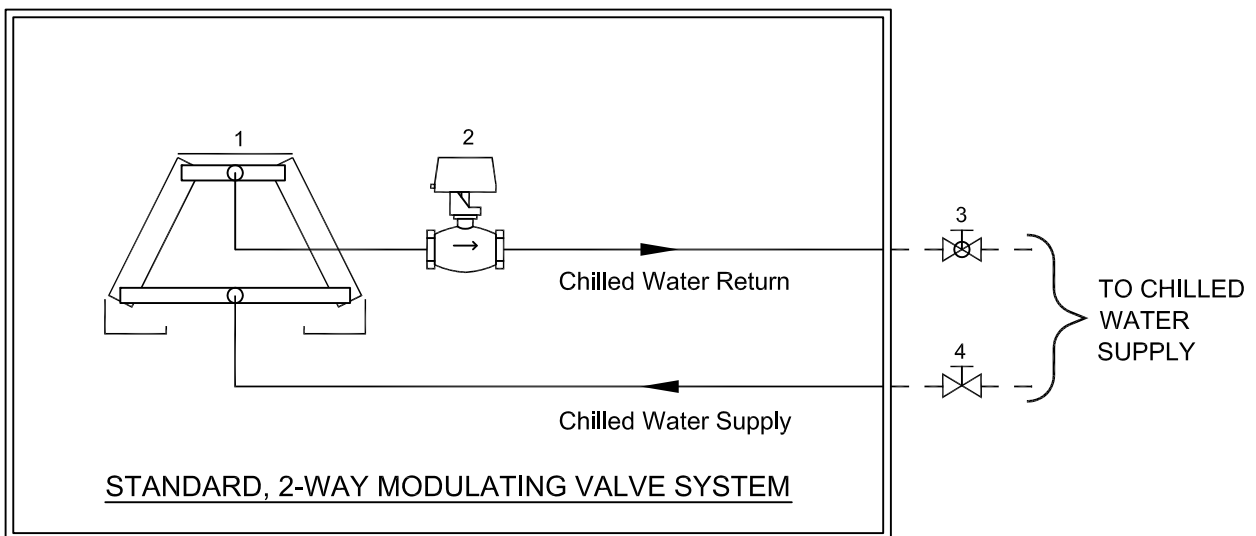

VERTICAL FLOOR MOUNT UNIT

COMPONENTS:

- 1 Cooling coil
- 2 3-way modulating valve
- 3 Globe valve (Supplied by others)
- 4 Gate valve (Supplied by others)

VERTICAL FLOOR MOUNT UNIT

COMPONENTS:

- 1 Cooling coil
- 2 2-way modulating valve
- 3 Globe valve (Supplied by others)
- 4 Gate valve (Supplied by others)