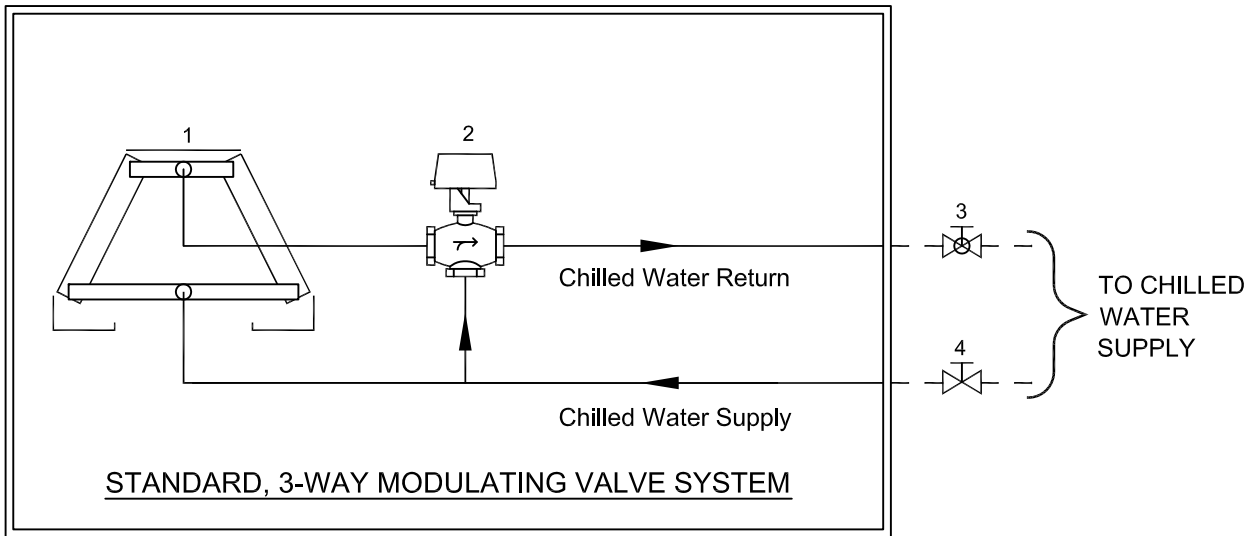

VERTICAL FLOOR MOUNT UNIT

COMPONENTS:

- 1 Cooling coil
- 2 3-way modulating valve
- 3 Globe valve (Supplied by others)
- 4 Gate valve (Supplied by others)

VERTICAL FLOOR MOUNT UNIT

COMPONENTS:

- 1 Cooling coil
- 2 2-way modulating valve
- 3 Globe valve (Supplied by others)
- 4 Gate valve (Supplied by others)