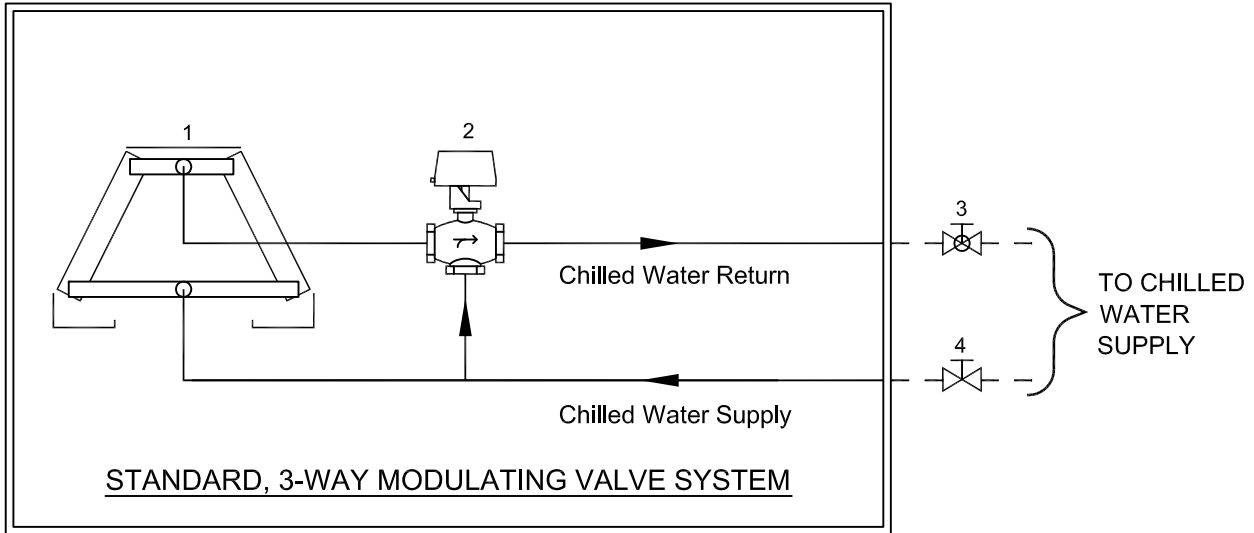

VERTICAL FLOOR MOUNT UNIT

COMPONENTS:

- 1 Cooling coil
- 2 3-way modulating valve
- 3 Globe valve (Supplied by others)
- 4 Gate valve (Supplied by others)

VERTICAL FLOOR MOUNT UNIT

COMPONENTS:

- 1 Cooling coil
- 2 2-way modulating valve
- 3 Globe valve (Supplied by others)
- 4 Gate valve (Supplied by others)