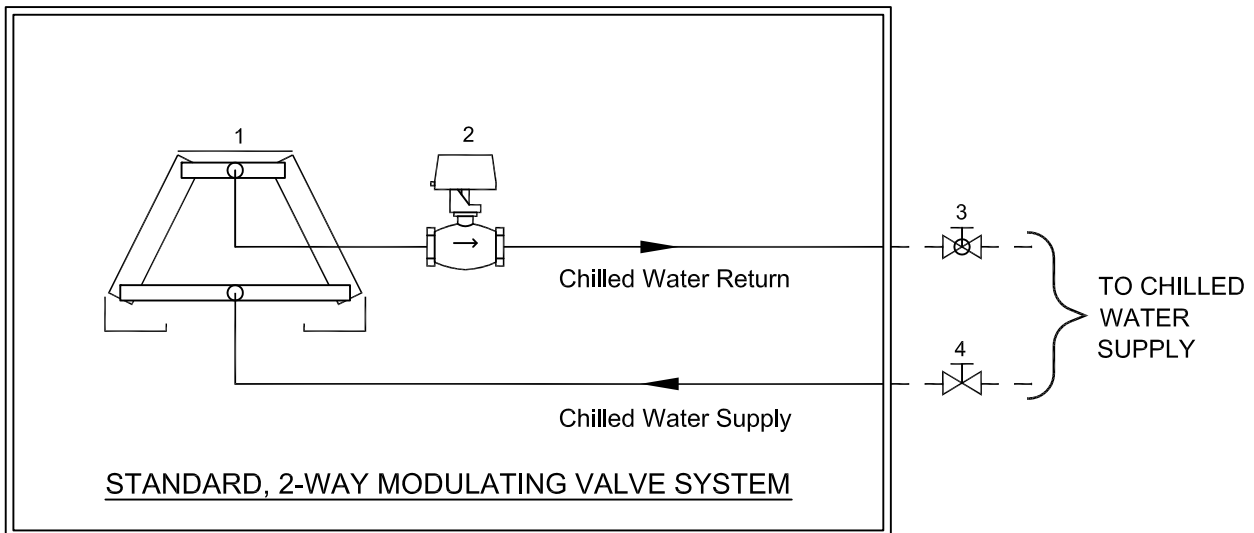

VERTICAL FLOOR MOUNT UNIT

COMPONENTS:

- 1 Cooling coil
- 2 3-way modulating valve
- 3 Globe valve (Supplied by others)
- 4 Gate valve (Supplied by others)

VERTICAL FLOOR MOUNT UNIT

COMPONENTS:

- 1 Cooling coil
- 2 2-way modulating valve
- 3 Globe valve (Supplied by others)
- 4 Gate valve (Supplied by others)